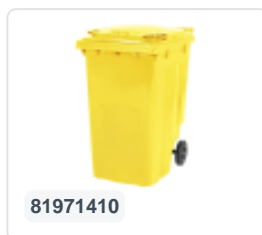

Suitable accessories