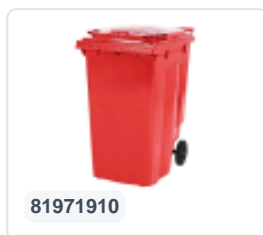

Suitable accessories