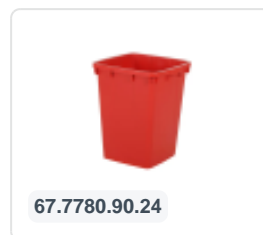

Suitable accessories