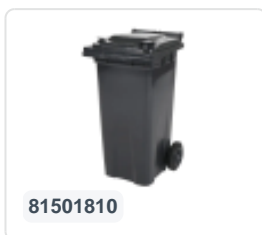

Suitable accessories