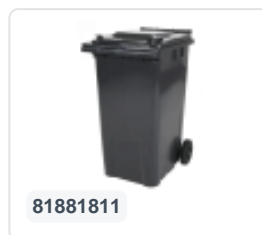

Suitable accessories