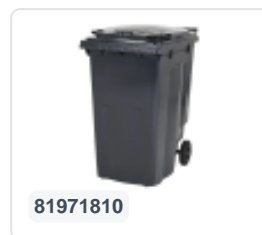

Suitable accessories