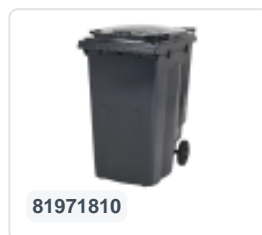

Suitable accessories