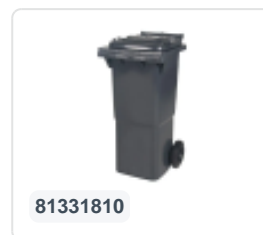

Suitable accessories