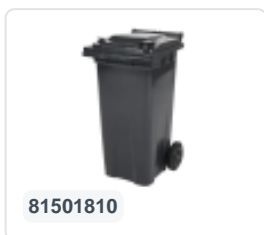

Suitable accessories