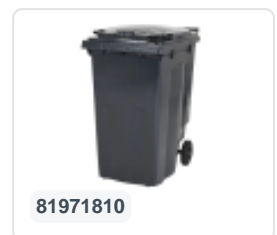

Suitable accessories