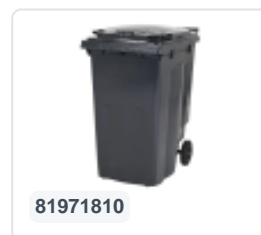

Suitable accessories