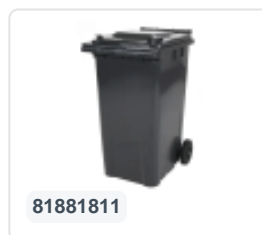

Suitable accessories