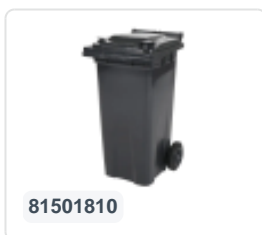

Suitable accessories