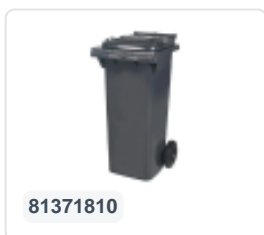

Suitable accessories