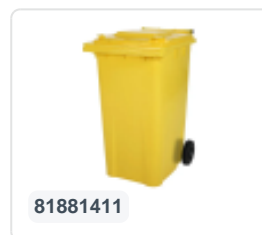

Article number: 81971410

Printing possible

Two-wheeled 340 litre waste container - yellow

Product specifications Features

External (LxWxH) 650 x 880 x 1150 mm

Capacity 340 liter

Material Recycled HDPE

Article number 81971410

Weight (kg) 15 kg

Color Yellow

The waste container is fitted with two wheels Ø 200 mm, with rubber tread.

The two-wheeled waste container is suitable for emptying at the side of the dustcart.

Suitable accessories