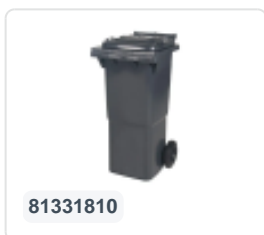

Article number: 81971410

Printing possible

Two-wheeled 340 litre waste container - yellow

Product specifications Features

External (LxWxH) 650 x 880 x 1150 mm

Capacity 340 liter

Material Recycled HDPE

Article number 81971410

Weight (kg) 15 kg

Color Yellow

The waste container is fitted with two wheels Ø 200 mm, with rubber tread.

The two-wheeled waste container is suitable for emptying at the side of the dustcart.

Suitable accessories