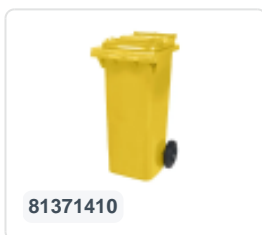

Article number: 81971410

Printing possible

Two-wheeled 340 litre waste container - yellow

Product specifications Features

External (LxWxH) 650 x 880 x 1150 mm

Capacity 340 liter

Material Recycled HDPE

Article number 81971410

Weight (kg) 15 kg

Color Yellow

The waste container is fitted with two wheels Ø 200 mm, with rubber tread.

The two-wheeled waste container is suitable for emptying at the side of the dustcart.

Suitable accessories