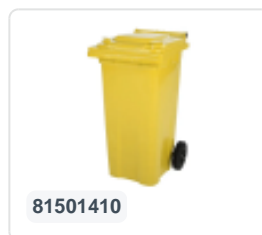

Article number: 81971410

Printing possible

Two-wheeled 340 litre waste container - yellow

Product specifications Features

External (LxWxH) 650 x 880 x 1150 mm

Capacity 340 liter

Material Recycled HDPE

Article number 81971410

Weight (kg) 15 kg

Color Yellow

The waste container is fitted with two wheels Ø 200 mm, with rubber tread.

The two-wheeled waste container is suitable for emptying at the side of the dustcart.

Suitable accessories