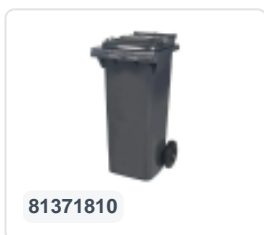

Article number: 81971810

Printing possible

Two-wheeled 340 litre waste container - grey

Product specifications Features

External (LxWxH) 650 x 880 x 1150 mm

Capacity 340 liter

Material Recycled HDPE

Article number 81971810

Weight (kg) 15 kg

Color Grey

The waste container is fitted with two wheels Ø 200 mm, with rubber tread.

The two-wheeled waste container is suitable for emptying at the side of the dustcart.

Suitable accessories