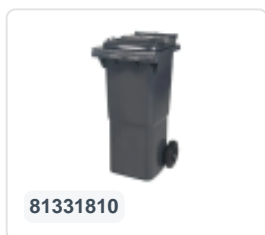

Article number: 81971810

Printing possible

Two-wheeled 340 litre waste container - grey

Product specifications Features

External (LxWxH) 650 x 880 x 1150 mm

Capacity 340 liter

Material Recycled HDPE

Article number 81971810

Weight (kg) 15 kg

Color Grey

The waste container is fitted with two wheels Ø 200 mm, with rubber tread.

The two-wheeled waste container is suitable for emptying at the side of the dustcart.

Suitable accessories