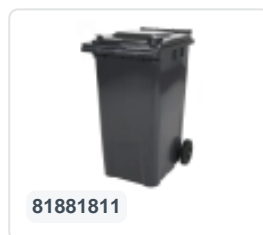

Article number: 81971810

Printing possible

Two-wheeled 340 litre waste container - grey

Product specifications Features

External (LxWxH) 650 x 880 x 1150 mm

Capacity 340 liter

Material Recycled HDPE

Article number 81971810

Weight (kg) 15 kg

Color Grey

The waste container is fitted with two wheels Ø 200 mm, with rubber tread.

The two-wheeled waste container is suitable for emptying at the side of the dustcart.

Suitable accessories