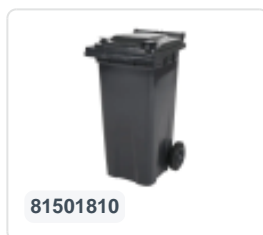

Article number: 81971810

Printing possible

Two-wheeled 340 litre waste container - grey

Product specifications Features

External (LxWxH) 650 x 880 x 1150 mm

Capacity 340 liter

Material Recycled HDPE

Article number 81971810

Weight (kg) 15 kg

Color Grey

The waste container is fitted with two wheels Ø 200 mm, with rubber tread.

The two-wheeled waste container is suitable for emptying at the side of the dustcart.

Suitable accessories