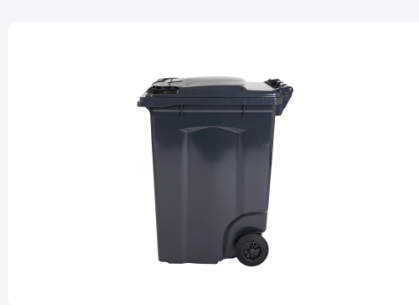

Article number: 81971810

Printing possible

Two-wheeled 340 litre waste container - grey

Product specifications Features

External (LxWxH) 650 x 880 x 1150 mm

Capacity 340 liter

Material Recycled HDPE

Article number 81971810

Weight (kg) 15 kg

Color Grey

The waste container is fitted with two wheels Ø 200 mm, with rubber tread.

The two-wheeled waste container is suitable for emptying at the side of the dustcart.

Suitable accessories