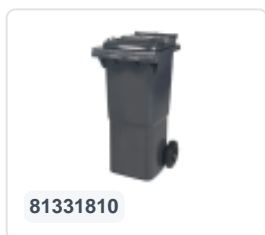

Article number: 81971510

Printing possible

Two-wheeled 340 litre waste container - green

Product specifications Features

External (LxWxH) 650 x 880 x 1150 mm

Capacity 340 liter

Material Recycled HDPE

Article number 81971510

Weight (kg) 15 kg

Color Green

The waste container is fitted with two wheels Ø 200 mm, with rubber tread.

The two-wheeled waste container is suitable for emptying at the side of the dustcart.

Suitable accessories