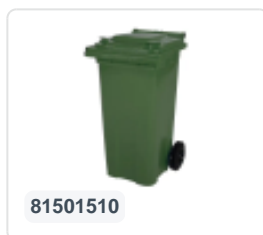

Article number: 81971510

Printing possible

Two-wheeled 340 litre waste container - green

Product specifications Features

External (LxWxH) 650 x 880 x 1150 mm

Capacity 340 liter

Material Recycled HDPE

Article number 81971510

Weight (kg) 15 kg

Color Green

The waste container is fitted with two wheels Ø 200 mm, with rubber tread.

The two-wheeled waste container is suitable for emptying at the side of the dustcart.

Suitable accessories