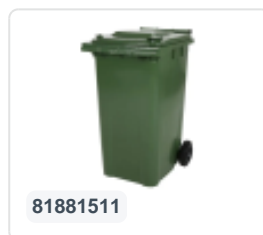

Article number: 81971510

Printing possible

Two-wheeled 340 litre waste container - green

Product specifications Features

External (LxWxH) 650 x 880 x 1150 mm

Capacity 340 liter

Material Recycled HDPE

Article number 81971510

Weight (kg) 15 kg

Color Green

The waste container is fitted with two wheels Ø 200 mm, with rubber tread.

The two-wheeled waste container is suitable for emptying at the side of the dustcart.

Suitable accessories