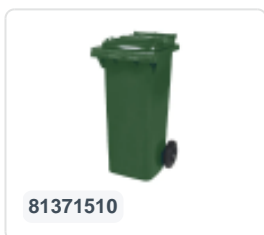

Article number: 81971510

Printing possible

Two-wheeled 340 litre waste container - green

Product specifications Features

External (LxWxH) 650 x 880 x 1150 mm

Capacity 340 liter

Material Recycled HDPE

Article number 81971510

Weight (kg) 15 kg

Color Green

The waste container is fitted with two wheels Ø 200 mm, with rubber tread.

The two-wheeled waste container is suitable for emptying at the side of the dustcart.

Suitable accessories