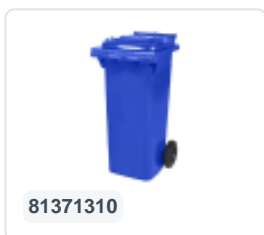

Article number: 81971310

Printing possible

Two-wheeled 340 litre waste container - blue

Product specifications Features

External (LxWxH) 650 x 880 x 1150 mm

Capacity 340 liter

Material Recycled HDPE

Article number 81971310

Weight (kg) 15 kg

Color Blue

The waste container is fitted with two wheels Ø 200 mm, with rubber tread.

The two-wheeled waste container is suitable for emptying at the side of the dustcart.

Suitable accessories