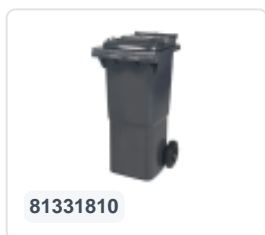

Article number: 81971310

Printing possible

Two-wheeled 340 litre waste container - blue

Product specifications Features

External (LxWxH) 650 x 880 x 1150 mm

Capacity 340 liter

Material Recycled HDPE

Article number 81971310

Weight (kg) 15 kg

Color Blue

The waste container is fitted with two wheels Ø 200 mm, with rubber tread.

The two-wheeled waste container is suitable for emptying at the side of the dustcart.

Suitable accessories