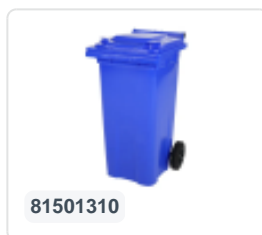

Article number: 81971310

Printing possible

Two-wheeled 340 litre waste container - blue

Product specifications Features

External (LxWxH) 650 x 880 x 1150 mm

Capacity 340 liter

Material Recycled HDPE

Article number 81971310

Weight (kg) 15 kg

Color Blue

The waste container is fitted with two wheels Ø 200 mm, with rubber tread.

The two-wheeled waste container is suitable for emptying at the side of the dustcart.

Suitable accessories