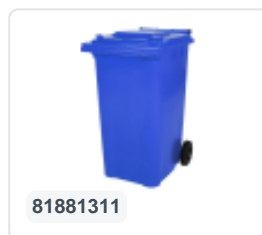

Article number: 81971310

Printing possible

Two-wheeled 340 litre waste container - blue

Product specifications Features

External (LxWxH) 650 x 880 x 1150 mm

Capacity 340 liter

Material Recycled HDPE

Article number 81971310

Weight (kg) 15 kg

Color Blue

The waste container is fitted with two wheels Ø 200 mm, with rubber tread.

The two-wheeled waste container is suitable for emptying at the side of the dustcart.

Suitable accessories