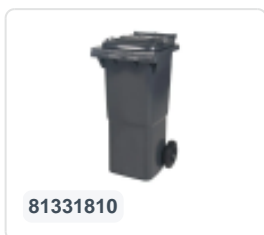

Suitable accessories