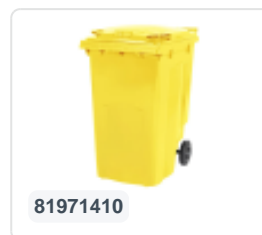

Suitable accessories