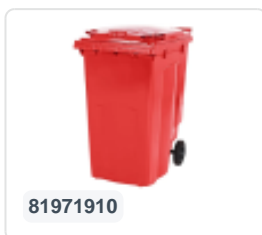

Suitable accessories