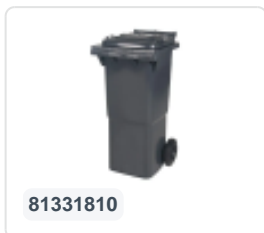

Suitable accessories