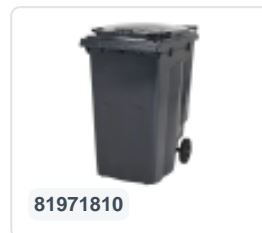

Suitable accessories