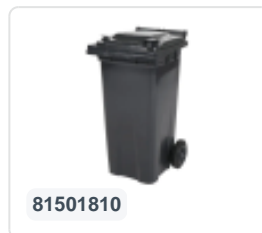

Suitable accessories