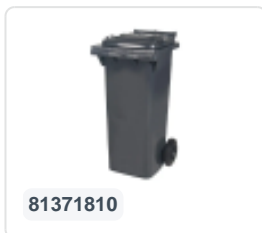

Suitable accessories