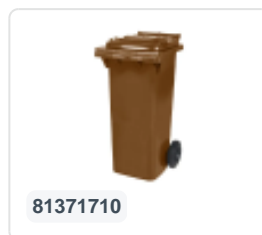

Suitable accessories