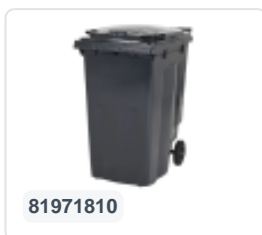

Suitable accessories