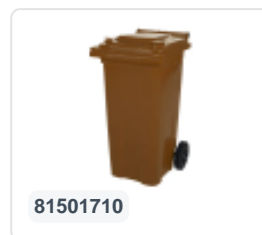

Suitable accessories