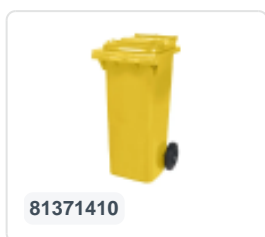

Suitable accessories