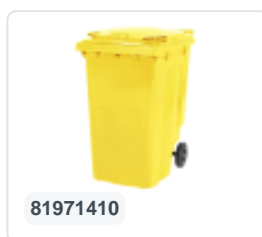

Suitable accessories