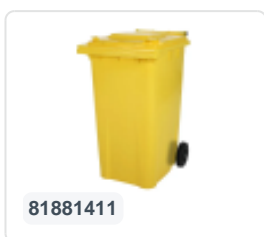

Suitable accessories