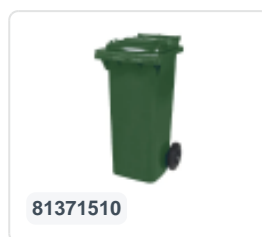

Suitable accessories