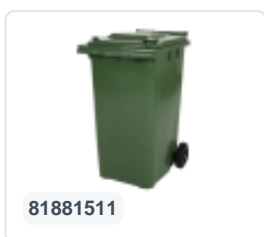

Suitable accessories