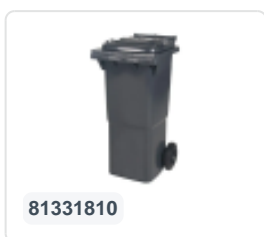

Suitable accessories