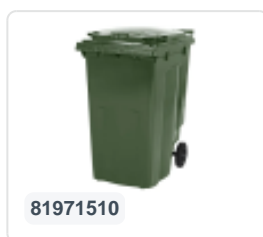

Suitable accessories