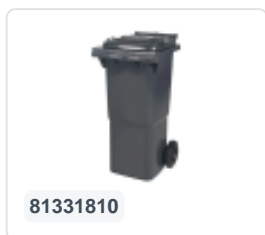

Suitable accessories