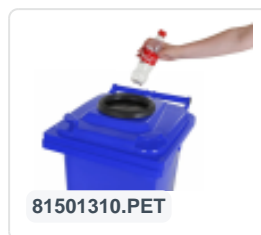

Suitable accessories