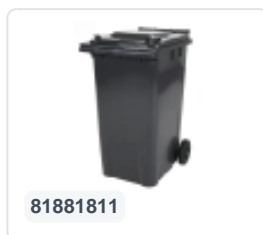

Suitable accessories