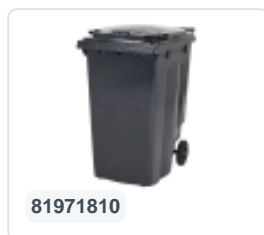

Suitable accessories