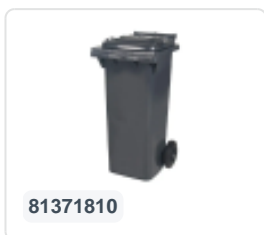

Suitable accessories