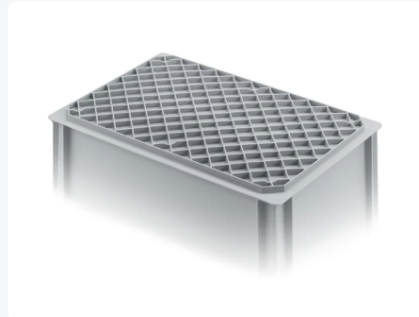

Article number: 30.632.ROH.1

Printing possible

# Stacking bin - 600 x 400 x H 320 mm - grey - open handles

## Product specifications Features

External (LxWxH)	600 x 400 x 320 mm
Internal (LxWxH)	566 x 366 x 305 mm
Max. stacking load (kg)	250 kg
Capacity	64 liter
Handles	Open
Sidewalls	Closed
Material	PP
Article number	30.632.ROH.1
Weight (kg)	2,9 kg
Temperature range	-20°C to +80°C
Color	Grey
Bottom	Closed, reinforced
Colorcode	RAL 7040
Load capacity (kg)	25
Quantity per pallet	28

Stacking bin is provided with an extra strong diamond-pattern base