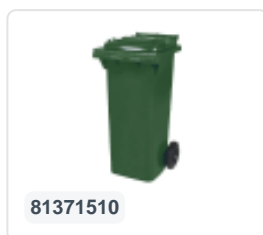

Article number: 67.7780.90.12

Printing possible

Sorting box - 90 litre - green

Product specifications

External (LxWxH)	490 x 490 x 610 mm
Capacity	90 liter
Handles	Two recessed handles
Sidewalls	Closed
Material	PP
Article number	67.7780.90.12
Weight (kg)	2,6 kg
Color	Green
Bottom	Closed

Features

With two recessed handles for comfortable carrying

Multiple sorting boxes may be linked together into waste separation units via their linkable trolleys

Suitable accessories

Alternative articles

67.7780.90.24