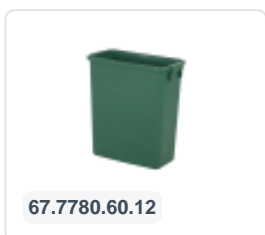

Article number: 67.7780.90.12

Printing possible

Sorting box - 90 litre - green

Product specifications

External (LxWxH)	490 x 490 x 610 mm
Capacity	90 liter
Handles	Two recessed handles
Sidewalls	Closed
Material	PP
Article number	67.7780.90.12
Weight (kg)	2,6 kg
Color	Green
Bottom	Closed

Features

With two recessed handles for comfortable carrying

Multiple sorting boxes may be linked together into waste separation units via their linkable trolleys

Suitable accessories

Alternative articles

67.7780.90.24