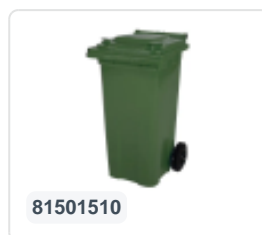

Article number: 67.7780.90.12

Printing possible

Sorting box - 90 litre - green

Product specifications

External (LxWxH)	490 x 490 x 610 mm
Capacity	90 liter
Handles	Two recessed handles
Sidewalls	Closed
Material	PP
Article number	67.7780.90.12
Weight (kg)	2,6 kg
Color	Green
Bottom	Closed

Features

With two recessed handles for comfortable carrying

Multiple sorting boxes may be linked together into waste separation units via their linkable trolleys

Suitable accessories

Alternative articles

67.7780.90.24