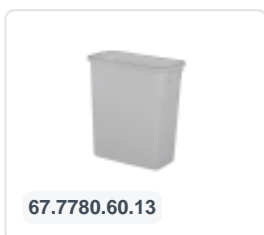

Suitable accessories