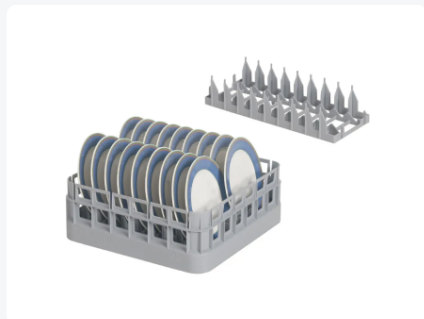

Article number: 50.PI.400

Printing possible

Plate insert rack PI 400 (365 x 145 x 75) for 9 plates

Product specifications Features

External (LxWxH)	365 x 145 x 75 mm
Material	PP
Article number	50.PI.400
Weight (kg)	2 kg
Temperature range	-30°C to +80°C
Color	Grey
European Article Number	7424904862848
Max. plate diameter	260

Plastic plate insert rack

Dimensions: 365 x 145 x H 75 mm

Suitable for 9 plates, flat or deep, up to ? 260 mm

Compatible with bistro baskets with a basket size of 400 x 400 mm and 500 x 500 mm

Alternative articles