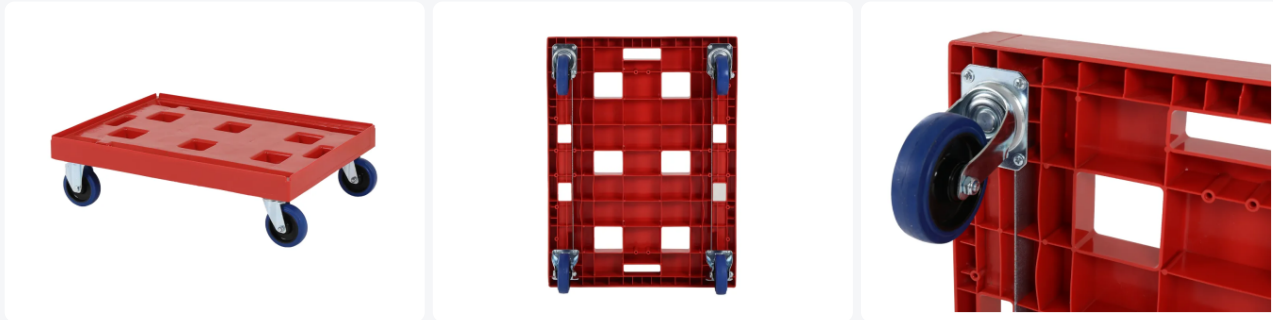

Article number: 52.TR8161.2.E

Printing possible

Plastic trolley (810 x 610 x 225) - red

Product specifications Features

External (LxWxH) 810 x 610 x 225 mm

Dynamic load capacity 500 kg

Material HDPE

Article number 52.TR8161.2.E

Weight (kg) 7,34 kg

Color Red

Wheels with sturdy plate and stable 4-point fixation.

The yokes, axles, and wheel fastening materials are galvanized.

Suitable for loads of various dimensions (buckets, crates, etc.).