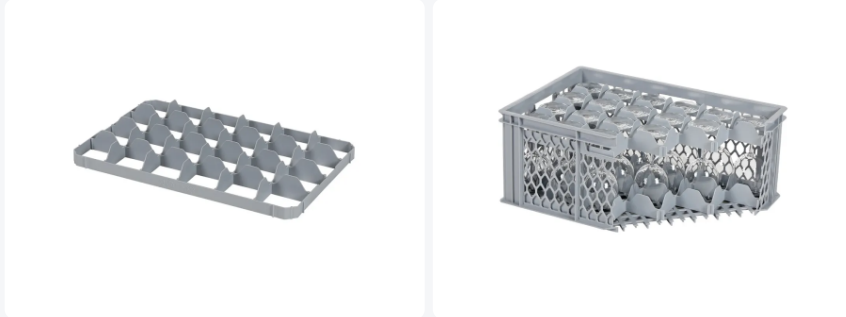

Article number: 30.24.O

# Lower 24 space subdivision - BASIC glass crates - size 90 x 86 mm

## Product specifications

External (LxWxH)	565 x 365 x 55 mm
Material	PP
Article number	30.24.O
Weight (kg)	0,2 kg
Color	Grey
European Article Number	7424909433418
Maximum Ø glass	85
Quantity per pallet	200