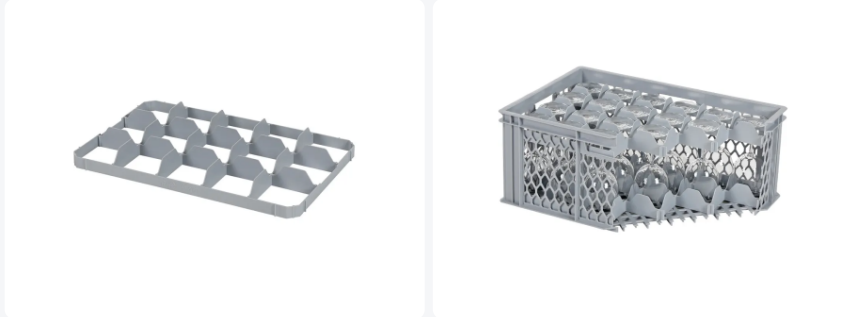

Article number: 30.15.O

Lower 15 space subdivision - BASIC glass crates - size 116 x 109 mm

Product specifications

External (LxWxH)	565 x 365 x 55 mm
Material	PP
Article number	30.15.O
Weight (kg)	0,2 kg
Color	Grey
European Article Number	7424902730729
Maximum Ø glass	106
Quantity per pallet	200