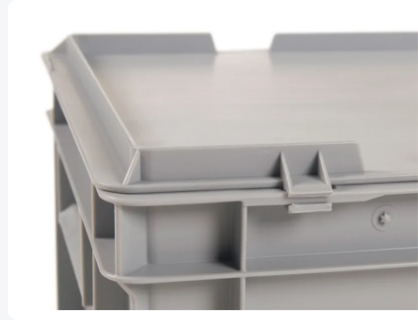

Article number: 30.400.SD.1

Hinged lid - 400 x 300 mm - grey

Product specifications Features

External (LxWxH) 400 x 300 x 28 mm

Material PP

Article number 30.400.SD.1

Weight (kg) 0,39 kg

Temperature range -20°C to +80°C

Color Grey

Quantity per pallet 400

The lid has centring provisions for tension straps

Suitable accessories

Alternative articles

30.412.GOH.1

30.418.GDH.1

30.432.RDH.1