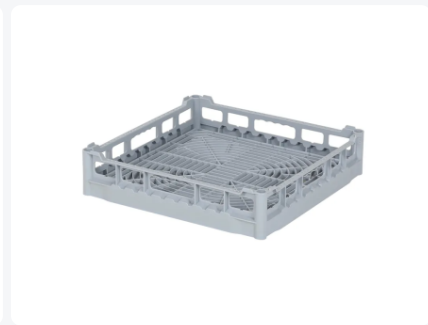

Article number: 50.NKG.100.5x5

Printing possible

Glass basket 500x500mm - maximum glass height 73 mm - with blue 5x5 compartmentalization - maximum glass Ø 90mm.

Product specifications

External (LxWxH)	500 × 500 × 100 mm
Internal (LxWxH)	465 × 465 × 73 mm
Handles	4-sided - open, for added wearing comfort
Sidewalls	Open, for optimal washing results and a faster drying process
Material	PP
Article number	50.NKG.100.5x5
Temperature range	-15°C to + 90°C
Color	Grey
Bottom	Open and extra reinforced, making it suitable for high loads and for use in basket transport machines with transport hooks.
European Article Number	7424901366387
Maximum glass height	73
Maximum Ø glass	90

The basket has 4-sided receptacles for color clips (see accessories).

Color clips can be clicked into the basket on all four sides, for example, to indicate contents.

Suitable for use in basket transport machines with transport hooks.

Description

The glass basket 50.NKG.100.5x5 consists of a gray base basket with a blue 5x5 compartmentalization. The maximum diameter of the glass determines which compartmentalization is suitable. Measure the widest point of the glass for this purpose. Note: the widest point of the glass is not always at the top or bottom.

The glass basket with dimensions of 500 x 500 x H 100 mm has an internal height of 73 mm. Glasses with a height of up to 73 mm can fit in this basket, such as shot glasses and whiskey glasses. The basket is also suitable for coffee cups and soup bowls. Due to the open basket design, washing water and drying air have very good access to glassware and porcelain. The dishwasher baskets thus achieve optimal washing results and a faster drying process. Moreover, the bottom is specially reinforced, allowing the basket to rotate in a basket transport machine with transport hooks. Transoplast glass baskets are exceptionally durable and have the best references in the market.