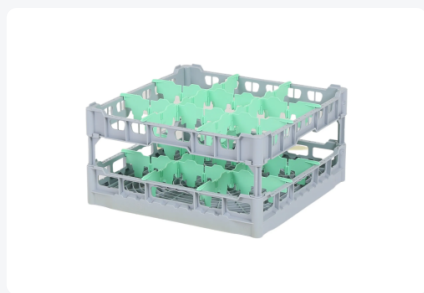

# Glass basket 500x500mm - maximum glass height 240 mm - with green 3x3 compartment division - maximum glass diameter 149mm.

## Product specifications

External (LxWxH)	500 × 500 × 280 mm
Internal (LxWxH)	465 × 465 × 240 mm
Handles	4-sided - open, for added wearing comfort
Sidewalls	Open, for optimal washing results and a faster drying process
Material	PP
Article number	50.NKG.121.215245.3X3L
Color	Grey
Bottom	Open and extra reinforced, making it suitable for high loads and for use in basket transport machines with transport hooks.
European Article Number	7424901366387
Maximum glass height	240
Maximum Ø glass	149

The basket has 4-sided receptacles for color clips (see accessories).

Color clips can be clicked into the basket on all four sides, for example, to indicate contents.

Suitable for use in basket transport machines with transport hooks.

## Description

The glass basket 50.NKG.121.215245.3X3L gray base basket with a green compartment division 3x3 - maximum glass diameter Ø149mm.