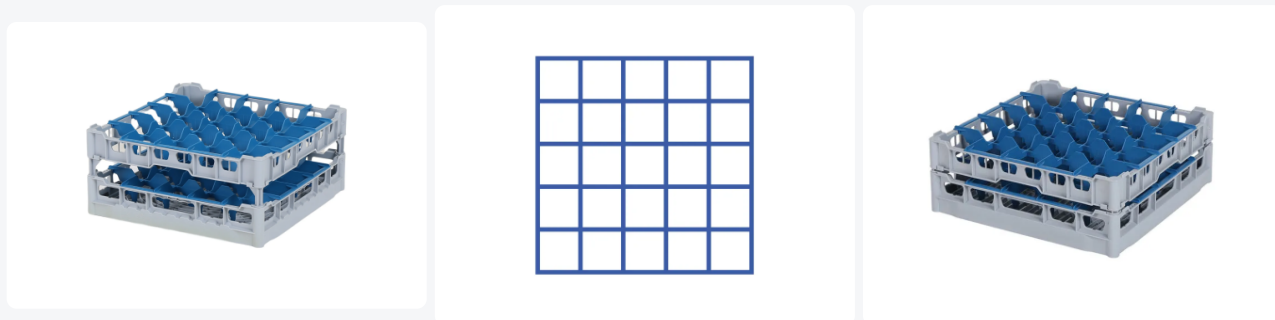

Glass basket 500x500mm - maximum glass height 210 mm - with blue 5x5 compartment division - maximum glass diameter 90mm

Product specifications

External (LxWxH)	500 × 500 × 250 mm
Internal (LxWxH)	465 × 465 × 210 mm
Handles	4-sided - open, for added wearing comfort
Sidewalls	Open, for optimal washing results and a faster drying process
Material	PP
Article number	50.NKG.121.185215.5X5
Color	Grey
Bottom	Open and extra reinforced, making it suitable for high loads and for use in basket transport machines with transport hooks.
European Article Number	7424901366387
Maximum glass height	210
Maximum Ø glass	90

Features

Our baskets guarantee safe transport and efficient storage of your glassware and tableware.

The open design of the basket ensures optimal washing results.

Determine the appropriate basket layout and height easily with the size chart. Request a size chart by calling or filling out our contact form.

The basket has 4-sided receptacles for color clips (see accessories).

Color clips can be clicked into the basket on all four sides, for example, to indicate contents.

Suitable for use in basket transport machines with transport hooks.

Description

The glass basket 50.NKG.121.185215.5X5 consists of a gray base basket with a blue 5x5 compartment division and a top edge with compartment division - maximum glass diameter Ø90mm.

The glass basket with dimensions 500 x 500 has an inner height of 210 mm. Glasses with a height of up to 210 mm can fit in this basket. Thanks to the open basket construction, washing water and drying air have very good access to glassware and porcelain. The dishwasher baskets thus achieve an optimal washing result and a faster drying process. The bottom is additionally reinforced, allowing the basket to rotate in a basket transport machine with transport hooks. Transoplast's glass basket is exceptionally durable and has the best references in the market.