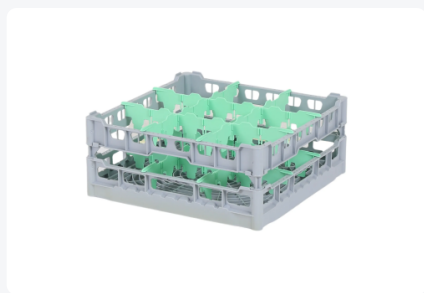

# Glass basket 500x500mm - maximum glass height 180 mm - with green 3x3 compartment division - maximum glass diameter 149mm.

## Product specifications

|                         |   |
|-------------------------|---|
| External (LxWxH)        | 500 × 500 × 219 mm  |
| Internal (LxWxH)        | 465 × 465 × 180 mm  |
| Handles                 | 4-sided - open, for added wearing comfort   |
| Sidewalls               | Open, for optimal washing results and a faster drying process   |
| Material                | PP  |
| Article number          | 50.NKG.121.155185.3X3L  |
| Color                   | Grey  |
| Bottom                  | Open and extra reinforced, making it suitable for high loads and for use in basket transport machines with transport hooks. |
| European Article Number | 7424901366387   |
| Maximum glass height    | 180   |
| Maximum Ø glass         | 149   |

The basket has 4-sided receptacles for color clips (see accessories).

Color clips can be clicked into the basket on all four sides, for example, to indicate contents.

Suitable for use in basket transport machines with transport hooks.

## Description

The glass basket 50.NKG.121.155185.3X3L gray base basket with a green compartment division 3x3 - maximum glass diameter Ø149mm.