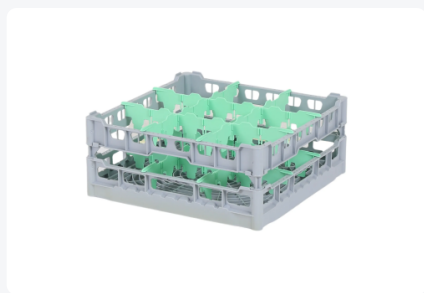

Glass basket 500x500mm - maximum glass height 165 mm - with green 3x3 compartment division - maximum glass diameter 149mm.

Product specifications

External (LxWxH)	500 × 500 × 204 mm
Internal (LxWxH)	465 × 465 × 165 mm
Handles	4-sided - open, for added wearing comfort
Sidewalls	Open, for optimal washing results and a faster drying process
Material	PP
Article number	50.NKG.121.140170.3X3L
Color	Grey
Bottom	Open and extra reinforced, making it suitable for high loads and for use in basket transport machines with transport hooks.
European Article Number	7424901366387
Maximum glass height	165
Maximum Ø glass	149

Features

Our baskets guarantee safe transport and efficient storage of your glassware and tableware.

The open design of the basket ensures optimal washing results.

Determine the appropriate basket layout and height easily with the size chart. Request a size chart by calling or filling out our contact form.

The basket has 4-sided receptacles for color clips (see accessories).

Color clips can be clicked into the basket on all four sides, for example, to indicate contents.

Suitable for use in basket transport machines with transport hooks.

Description

The glass basket 50.NKG.121.140170.3X3L gray base basket with a green compartment division 3x3 - maximum glass diameter Ø149mm.

Alternative articles