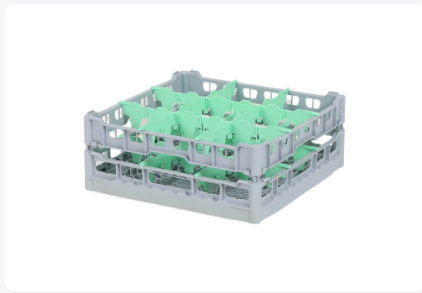

# Glass basket 500x500mm - maximum glass height 150 mm - with green 3x3 compartment division - maximum glass diameter 149mm.

## Product specifications

External (LxWxH)	500 × 500 × 189 mm
Internal (LxWxH)	465 × 465 × 150 mm
Handles	4-sided - open, for added wearing comfort
Sidewalls	Open, for optimal washing results and a faster drying process
Material	PP
Article number	50.NKG.121.125155.3X3L
Color	Grey
Bottom	Open and extra reinforced, making it suitable for high loads and for use in basket transport machines with transport hooks.
European Article Number	7424901366387
Maximum glass height	150
Maximum Ø glass	149

The basket has 4-sided receptacles for color clips (see accessories).

Color clips can be clicked into the basket on all four sides, for example, to indicate contents.

Suitable for use in basket transport machines with transport hooks.

## Description

The glass basket 50.NKG.121.125155.3X3L gray base basket with a green compartment division 3x3 - maximum glass diameter Ø149mm.