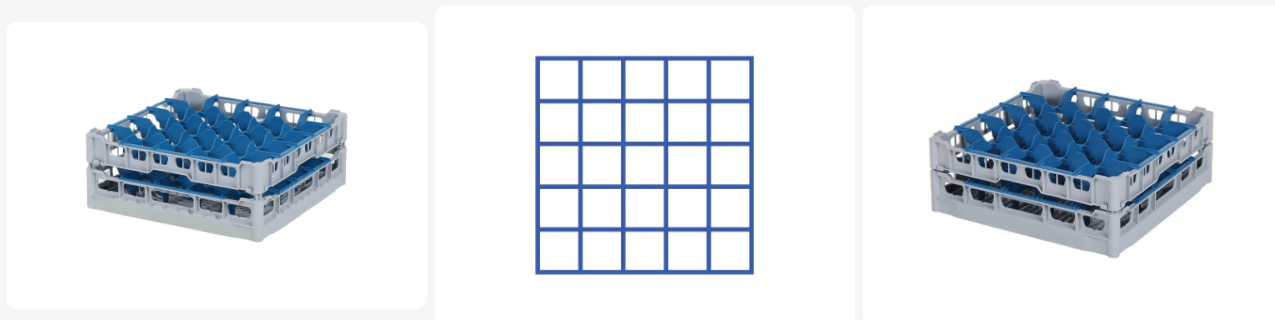

Glass basket 500x500mm - maximum glass height 150 mm - with blue 5x5 compartment division - maximum glass diameter 90mm

Product specifications

External (LxWxH)	500 × 500 × 180 mm
Internal (LxWxH)	465 × 465 × 150 mm
Handles	4-sided - open, for added wearing comfort
Sidewalls	Open, for optimal washing results and a faster drying process
Material	PP
Article number	50.NKG.121.125155.5X5
Color	Grey
Bottom	Open and extra reinforced, making it suitable for high loads and for use in basket transport machines with transport hooks.
European Article Number	7424901366387
Maximum glass height	150
Maximum Ø glass	90

Features

Our baskets guarantee safe transport and efficient storage of your glassware and tableware.

The open design of the basket ensures optimal washing results.

Determine the appropriate basket layout and height easily with the size chart. Request a size chart by calling or filling out our contact form.

The basket has 4-sided receptacles for color clips (see accessories).

Color clips can be clicked into the basket on all four sides, for example, to indicate contents.

Suitable for use in basket transport machines with transport hooks.

Description

The glass basket 50.NKG.121.125155.5X5 consists of a gray base basket with a blue 5x5 compartment division and a top edge with compartment division - maximum glass diameter Ø90mm.

The glass basket with dimensions 500 x 500 has an inner height of 150 mm. Glasses with a height of up to 150 mm can fit in this basket. Thanks to the open basket construction, washing water and drying air have very good access to glassware and porcelain. The dishwasher baskets thus achieve an optimal washing result and a faster drying process. The bottom is additionally reinforced, allowing the basket to rotate in a basket transport machine with transport hooks. Transoplast's glass basket is exceptionally durable and has the best references in the market.