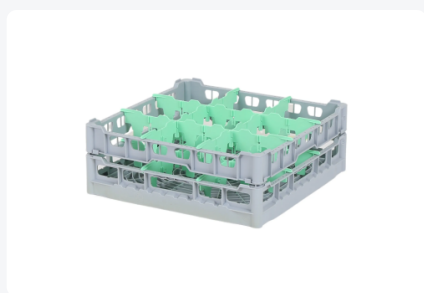

Glass basket 500x500mm - maximum glass height 140 mm - with green 3x3 compartment division - maximum glass diameter 149mm.

Product specifications

External (LxWxH)	500 × 500 × 180 mm
Internal (LxWxH)	465 × 465 × 140 mm
Handles	4-sided - open, for added wearing comfort
Sidewalls	Open, for optimal washing results and a faster drying process
Material	PP
Article number	50.NKG.121.115145.3X3L
Color	Grey
Bottom	Open and extra reinforced, making it suitable for high loads and for use in basket transport machines with transport hooks.
European Article Number	7424901366387
Maximum glass height	140
Maximum Ø glass	149

Features

Our baskets guarantee safe transport and efficient storage of your glassware and tableware.

The open design of the basket ensures optimal washing results.

Determine the appropriate basket layout and height easily with the size chart. Request a size chart by calling or filling out our contact form.

The basket has 4-sided receptacles for color clips (see accessories).

Color clips can be clicked into the basket on all four sides, for example, to indicate contents.

Suitable for use in basket transport machines with transport hooks.

Description

The glass basket 50.NKG.121.115145.3X3L gray base basket with a green compartment division 3x3 - maximum glass diameter Ø149mm.

Alternative articles