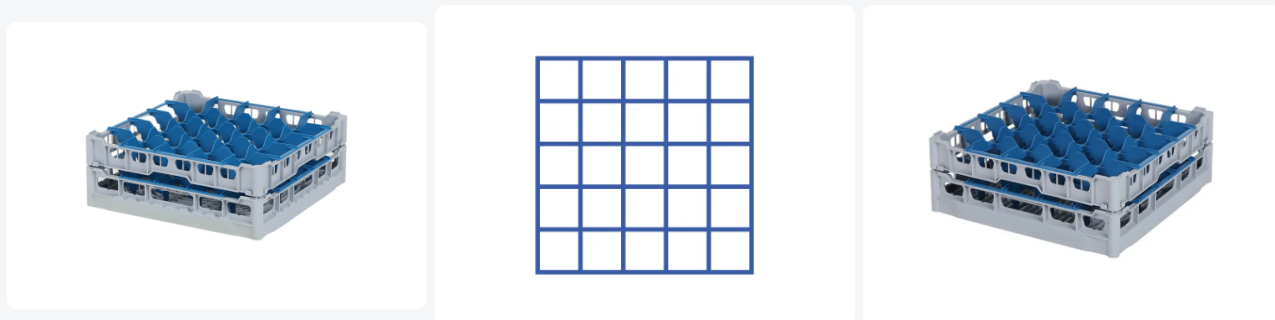

# Glass basket 500x500mm - maximum glass height 140 mm - with blue 5x5 compartment division - maximum glass diameter 90mm

## Product specifications

External (LxWxH)	500 × 500 × 180 mm
Internal (LxWxH)	465 × 465 × 140 mm
Handles	4-sided - open, for added wearing comfort
Sidewalls	Open, for optimal washing results and a faster drying process
Material	PP
Article number	50.NKG.121.115145.5X5
Color	Grey
Bottom	Open and extra reinforced, making it suitable for high loads and for use in basket transport machines with transport hooks.
European Article Number	7424901366387
Maximum glass height	140
Maximum Ø glass	90

The basket has 4-sided receptacles for color clips (see accessories).

Color clips can be clicked into the basket on all four sides, for example, to indicate contents.

Suitable for use in basket transport machines with transport hooks.

## Description

The glass basket 50.NKG.121.115145.5X5 consists of a gray base basket with a blue 5x5 compartment division and a top edge with compartment division - maximum glass diameter Ø90mm.

The glass basket with dimensions 500 x 500 has an inner height of 140 mm. Glasses with a height of up to 140 mm can fit in this basket. Thanks to the open basket construction, washing water and drying air have very good access to glassware and porcelain. The dishwasher baskets thus achieve an optimal washing result and a faster drying process. The bottom is additionally reinforced, allowing the basket to rotate in a basket transport machine with transport hooks. Transoplast's glass basket is exceptionally durable and has the best references in the market.