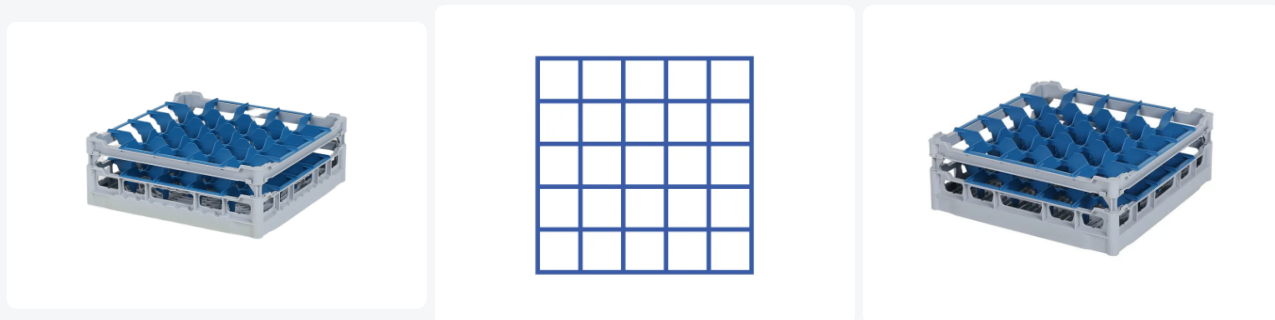

Glass basket 500x500mm - maximum glass height 135 mm - with blue 5x5 compartment division - maximum glass diameter 90mm

Product specifications

External (LxWxH)	500 × 500 × 174 mm
Internal (LxWxH)	465 × 465 × 135 mm
Handles	4-sided - open, for added wearing comfort
Sidewalls	Open, for optimal washing results and a faster drying process
Material	PP
Article number	50.NKG.120.140170.5X5
Color	Grey
Bottom	Open and extra reinforced, making it suitable for high loads and for use in basket transport machines with transport hooks.
European Article Number	7424901366387
Maximum glass height	135
Maximum Ø glass	90

Features

Our baskets guarantee safe transport and efficient storage of your glassware and tableware.

The open design of the basket ensures optimal washing results.

Determine the appropriate basket layout and height easily with the size chart. Request a size chart by calling or filling out our contact form.

The basket has 4-sided receptacles for color clips (see accessories).

Color clips can be clicked into the basket on all four sides, for example, to indicate contents.

Suitable for use in basket transport machines with transport hooks.

Description

The glass basket 50.NKG.120.140170.5X5 consists of a gray base basket with a blue 5x5 compartment division and a low top edge with compartment division - maximum glass diameter Ø90mm.

The glass basket with dimensions 500 x 500 has an inner height of 120 mm. Glasses with a height of up to 120 mm can fit in this basket. Thanks to the open basket construction, washing water and drying air have very good access to glassware and porcelain. The dishwasher baskets thus achieve an optimal washing result and a faster drying process. The bottom is additionally reinforced, allowing the basket to rotate in a basket transport machine with transport hooks. Transoplast's glass basket is exceptionally durable and has the best references in the market.