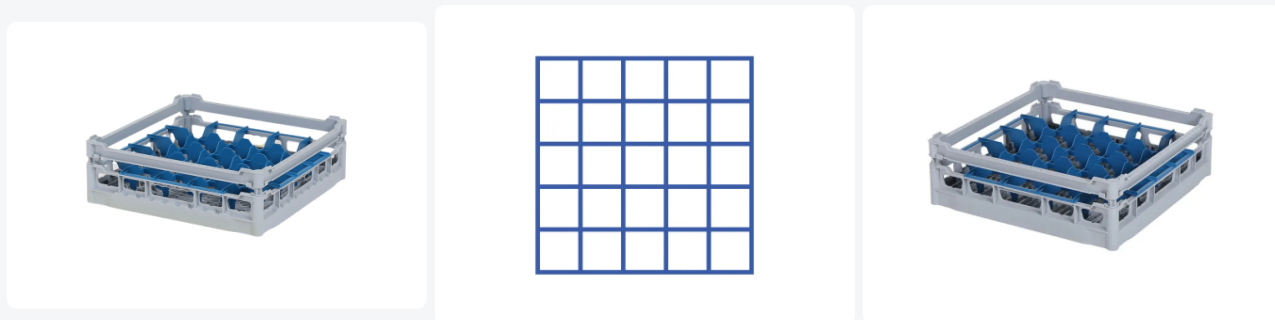

# Glass basket 500x500mm - maximum glass height 120 mm - with blue 5x5 compartment division - maximum glass diameter 90mm

## Product specifications

External (LxWxH)	500 × 500 × 159 mm
Internal (LxWxH)	465 × 465 × 120 mm
Handles	4-sided - open, for added wearing comfort
Sidewalls	Open, for optimal washing results and a faster drying process
Material	PP
Article number	50.NKG.110.125155.5X5
Color	Grey
Bottom	Open and extra reinforced, making it suitable for high loads and for use in basket transport machines with transport hooks.
European Article Number	7424901366387
Maximum glass height	120
Maximum Ø glass	90

The basket has 4-sided receptacles for color clips (see accessories).

Color clips can be clicked into the basket on all four sides, for example, to indicate contents.

Suitable for use in basket transport machines with transport hooks.

## Description

The glass basket 50.NKG.110.125155.5X5 consists of a gray base basket with a blue 5x5 compartment division and a low top edge without compartment division - maximum glass diameter Ø90mm.