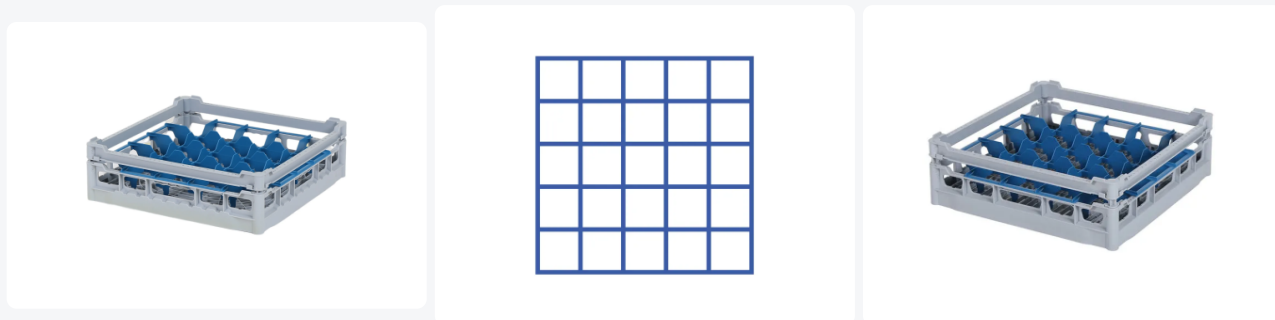

Glass basket 500x500mm - maximum glass height 110 mm - with blue 5x5 compartment division - maximum glass diameter 90mm

Product specifications

| | |
|-------------------------|---|
| External (LxWxH) | 500 × 500 × 149 mm |
| Internal (LxWxH) | 465 × 465 × 110 mm |
| Handles | 4-sided - open, for added wearing comfort |
| Sidewalls | Open, for optimal washing results and a faster drying process |
| Material | PP |
| Article number | 50.NKG.110.115145.5X5 |
| Color | Grey |
| Bottom | Open and extra reinforced, making it suitable for high loads and for use in basket transport machines with transport hooks. |
| European Article Number | 7424901366387 |
| Maximum glass height | 110 |
| Maximum Ø glass | 90 |

The basket has 4-sided receptacles for color clips (see accessories).

Color clips can be clicked into the basket on all four sides, for example, to indicate contents.

Suitable for use in basket transport machines with transport hooks.

Description

The glass basket 50.NK.110.115145.5x5 consists of a gray base basket with a blue 5x5 compartment division and a low top edge without compartment division - maximum glass diameter Ø90mm.

The glass basket with dimensions 500 x 500 has an inner height of 110 mm. Glasses with a height of up to 110 mm can fit in this basket. Thanks to the open basket construction, washing water and drying air have very good access to glassware and porcelain. The dishwasher baskets thus achieve an optimal washing result and a faster drying process. The bottom is additionally reinforced, allowing the basket to rotate in a basket transport machine with transport hooks. Transoplast's glass basket is exceptionally durable and has the best references in the market.