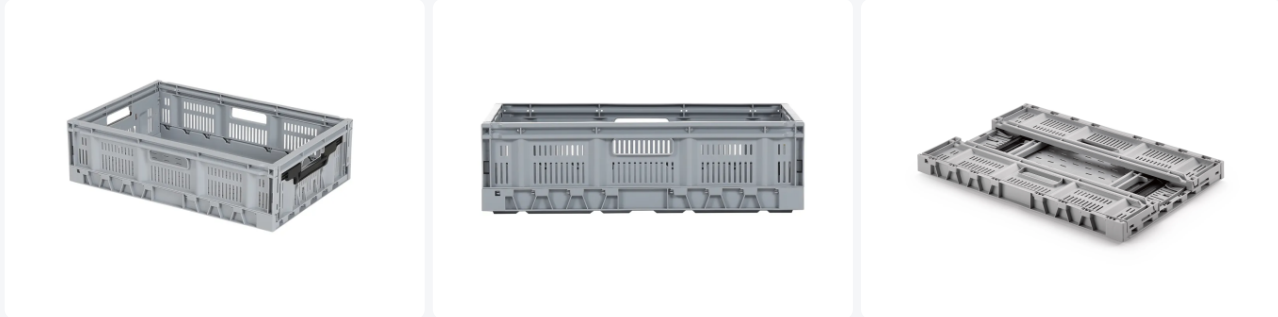

Article number: 30.KB617.5

Folding crate - 600 x 400 x H 170 mm - grey

Product specifications

External (LxWxH)	600 x 400 x 170 mm
Internal (LxWxH)	570 x 370 x 161 mm
Capacity	33 liter
Handles	Open
Sidewalls	Perforated
Material	HDPE
Article number	30.KB617.5
Weight (kg)	1,9 kg
Temperature range	-30°C to +40°C, briefly up to +90°C
Color	Grey
Bottom	Perforated
Folded height	50
Quantity per pallet	200

Features

Grey plastic collapsible crate from the FRESH BOX series

Dimensions: 600 x 400 x H 170 mm with a capacity of 33 liters

Perforated side walls for ventilation

4 open handles for easy lifting and carrying

Collapsible height of 50 mm, saving storage space when not in use

Stack height of only 40 mm, allowing efficient stacking

Alternative articles

30.KB622.6

30.KB622.5

30.KB617.6

30.KB622.3005C