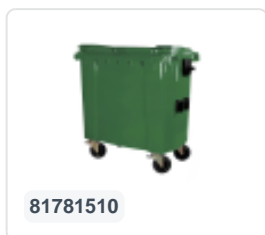

Suitable accessories