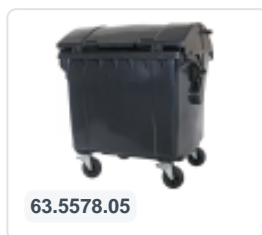

Suitable accessories