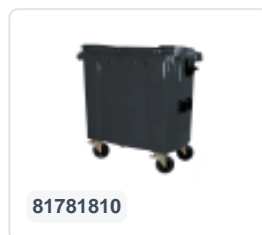

Suitable accessories