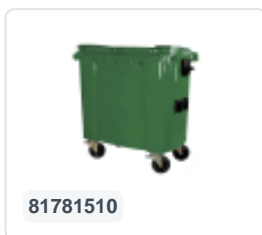

Suitable accessories