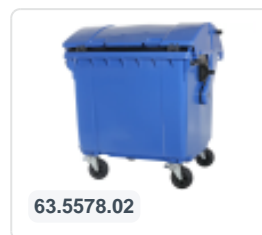

Suitable accessories