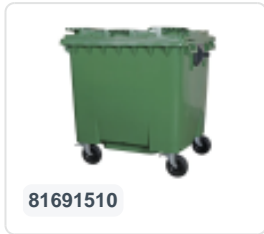

Suitable accessories

Alternative articles