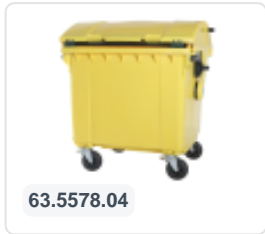

Suitable accessories

Alternative articles