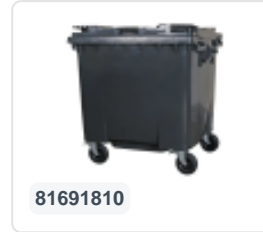

Suitable accessories

Alternative articles