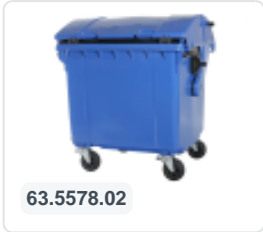

Suitable accessories

Alternative articles