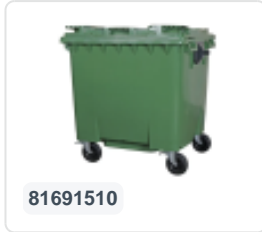

Suitable accessories

Alternative articles