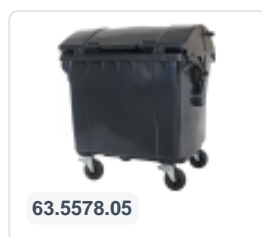

Suitable accessories