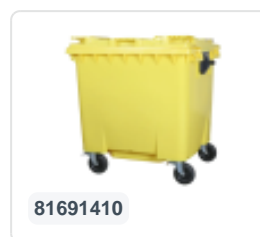

Suitable accessories