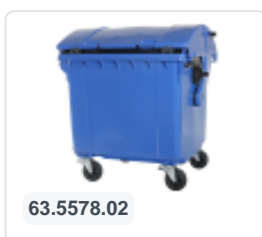

Suitable accessories