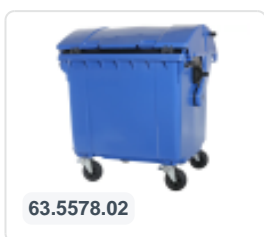

Suitable accessories