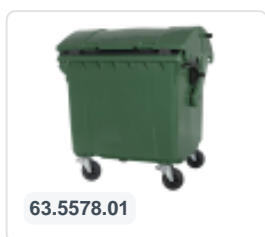

Suitable accessories