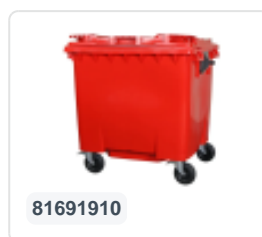

Suitable accessories