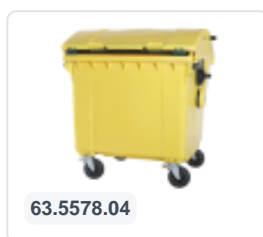

Suitable accessories