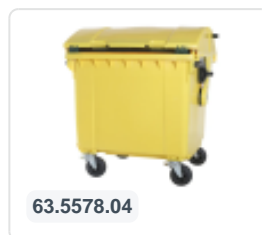

Suitable accessories