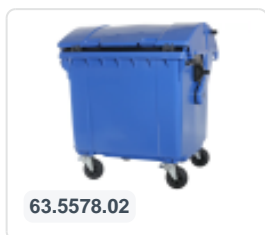

Suitable accessories