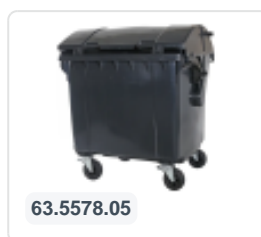

Suitable accessories