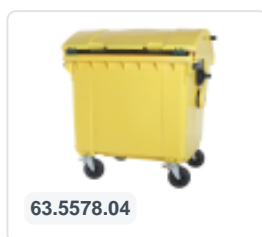

Suitable accessories