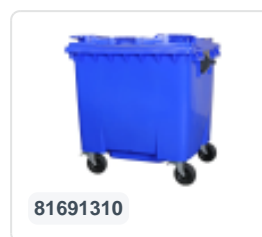

Suitable accessories