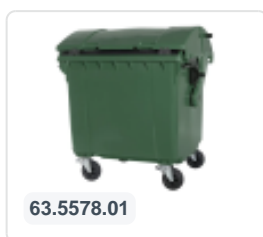

Suitable accessories