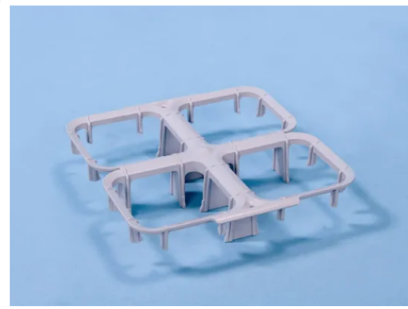

Article number: 50.CBS4.0

Cutlery container set

Product specifications Features

External (LxWxH) 220 x 220 x 140 mm

Sidewalls Fine mesh

Material PP

Article number 50.CBS4.0

Weight (kg) 1 kg

Color Grey

Bottom Fine mesh

The cutlery drainer is suitable for washing cutlery upright

Comprises four cutlery drainers 50.CBS.0 linked together with a holder

Alternative articles