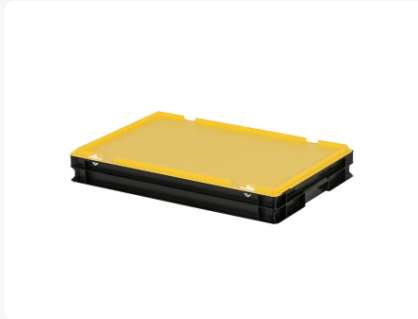

Article number: 30.608.DB.10.2

Printing possible

Combicolor stacking bin with lid - 600 x 400 x H 90 mm - black-yellow

Product specifications Features

External (LxWxH)	600 x 400 x 90 mm
Internal (LxWxH)	566 x 366 x 72 mm
Max. stacking load (kg)	200 kg
Capacity	14.1 liter
Handles	Closed
Sidewalls	Closed
Material	PP
Article number	30.608.DB.10.2
Weight (kg)	1,9 kg
Temperature range	-20°C to +80°C
Color	Black-yellow
Bottom	Closed, smooth
European Article Number	7424904854850
Load capacity (kg)	20
Quantity per pallet	124

Lidded bins are also stackable with lid

Lidded bins have a removable, hinged lid

Stacking bin with hinged lid and 2 snap-slide locks

Description

Black stacking bin with lid with yellow hinged lid in Euro norm format 600 x 400 mm. The hinged lid is equipped with two snap-lock closures. The container is entirely closed. The handles are also sealed, allowing the entire capacity to be utilized. The lidded container is made of food-grade plastic. Thanks to the practical Euro norm dimensions, this lidded container fits perfectly on other Euro containers, as well as on standardized pallets, roll containers, and mobile bases.