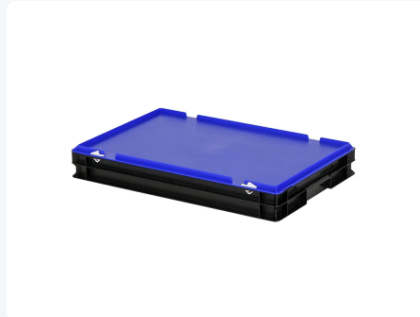

# Combicolor stacking bin with lid - 600 x 400 x H 90 mm - black-blue

## Product specifications Features

External (LxWxH)	600 x 400 x 90 mm
Internal (LxWxH)	566 x 366 x 72 mm
Max. stacking load (kg)	200 kg
Capacity	14.1 liter
Handles	Closed
Sidewalls	Closed
Material	PP
Article number	30.608.DB.10.3
Weight (kg)	1,9 kg
Temperature range	-20°C to +80°C
Color	Black-blue
Bottom	Closed, smooth
European Article Number	7424940999942
Load capacity (kg)	20
Quantity per pallet	124

Lidded bins are also stackable with lid

Lidded bins have a removable, hinged lid

Stacking bin with hinged lid and 2 snap-slide locks

## Description

Black stacking bin with lid with blue hinged lid in Euro norm format 600 x 400 mm. The hinged lid is equipped with two snap-lock closures. The container is entirely closed, including sealed handles, enabling full utilization of its content. The lidded container is made of food-grade plastic. Thanks to the practical Euro norm dimensions, this lidded container fits perfectly on other Euro containers, as well as on standardized pallets, roll containers, and mobile bases.