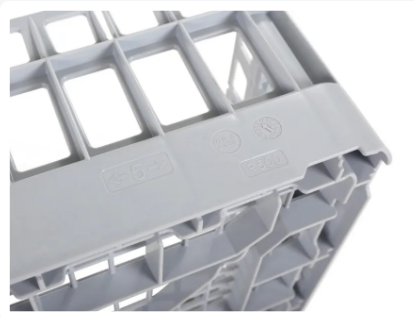

# Bistro basket R500 - 500 x 500 x H 174 mm

## Product specifications

External (LxWxH)	500 × 500 × 174 mm
Internal (LxWxH)	460 × 460 × 150 mm
Sidewalls	Open, for optimum washing result and a faster drying process
Material	PP
Article number	50.R.500
Weight (kg)	2,5 kg
Temperature range	-30°C to +80°C
Color	Grey
Bottom	Open
European Article Number	7424903360314